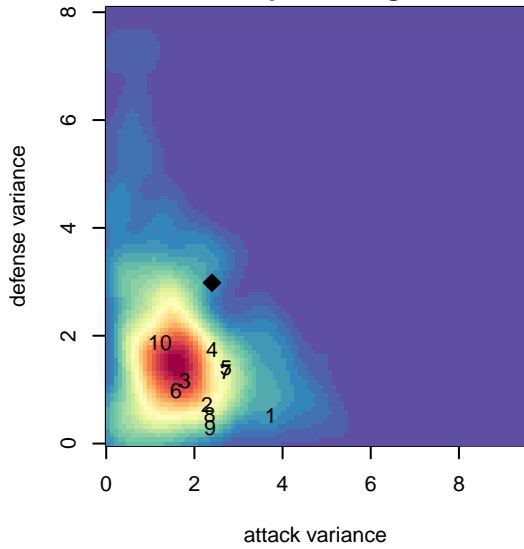

CWSA Navy G03

Central Washington Soccer Academy
 Yakima, WA
 G03 total strength=586
 attack=0.71 defense=0.32
 fall league = PSPL Classic 1 U12
 spr league = Spr PSPL Classic 2 U12
 notes= Steele 2014-5

**attack and defense variance (black dot)
relative to other teams
and top 10 in region**

**attack and defense rating
relative to others at age
and all opponents in last 13 months**

Performance relative to 13 month average