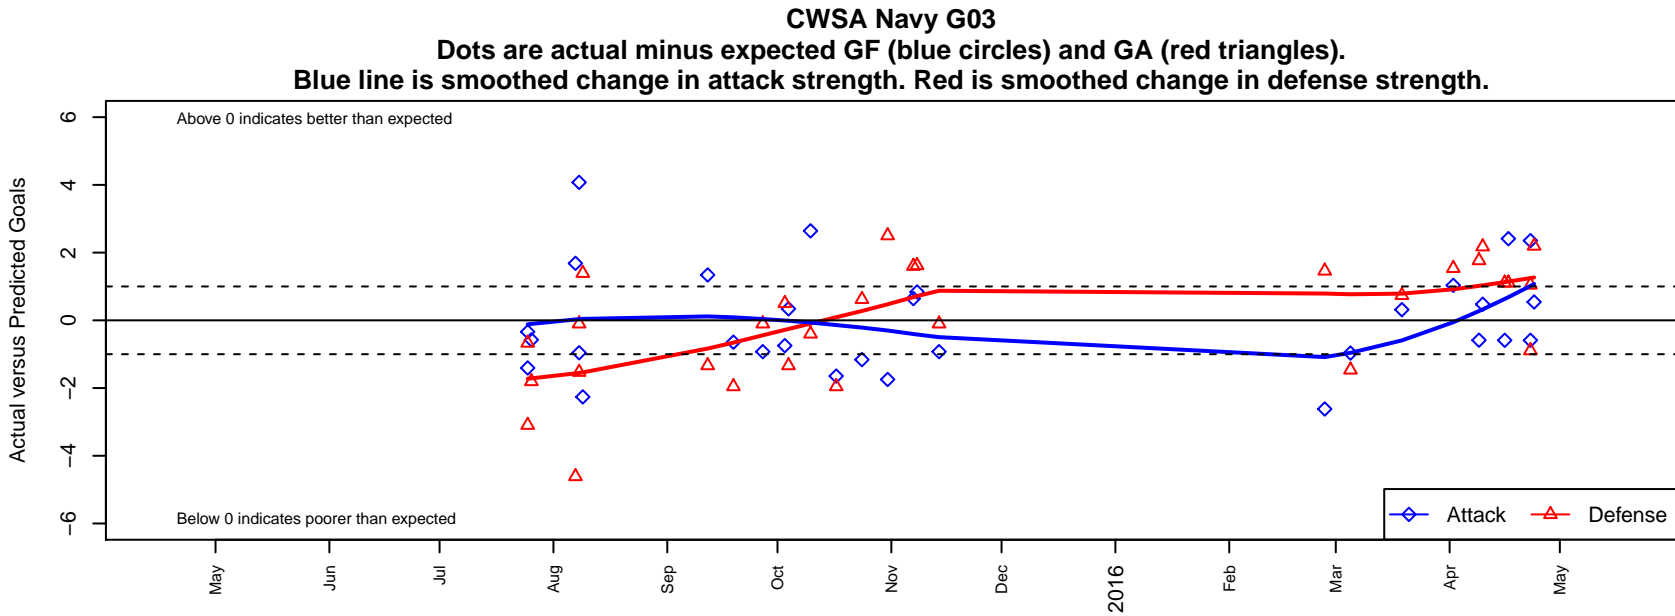

CWSA Navy G03

Central Washington Soccer Academy
 Yakima, WA
 G03 total strength=586
 attack=0.71 defense=0.32
 fall league = PSPL Classic 1 U12
 spr league = Spr PSPL Classic 2 U12
 notes= Steele 2014-5

**attack and defense variance (black dot)
relative to other teams
and top 10 in region**

**attack and defense rating
relative to others at age
and all opponents in last 13 months**

Performance relative to 13 month average