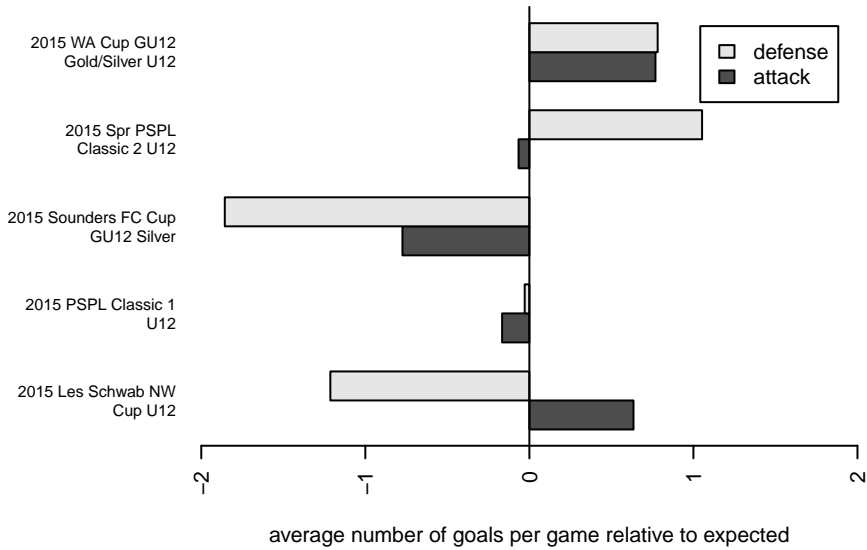

CWSA Navy G03

Central Washington Soccer Academy
 Yakima, WA
 G03 total strength=586
 attack=0.71 defense=0.32
 fall league = PSPL Classic 1 U12
 spr league = Spr PSPL Classic 2 U12
 notes= Steele 2014-5

**attack and defense variance (black dot)
relative to other teams
and top 10 in region**

**attack and defense rating
relative to others at age
and all opponents in last 13 months**

Performance relative to 13 month average