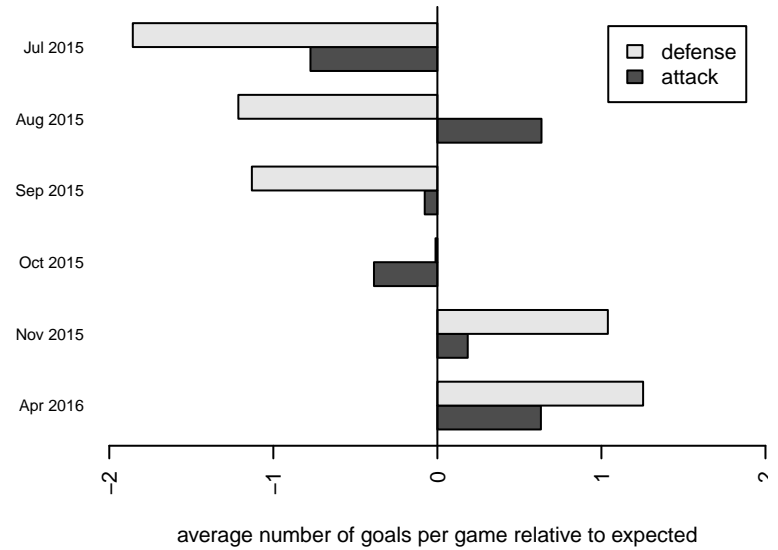

Performance relative to 13 month average