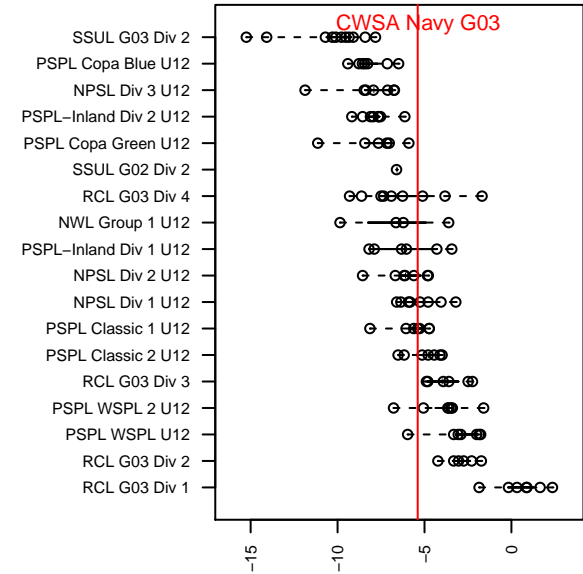

CWSA Navy G03

Central Washington Soccer Academy
 Yakima, WA
 G03 total strength=586
 attack=0.71 defense=0.32
 fall league = PSPL Classic 1 U12
 spr league = Spr PSPL Classic 2 U12
 notes= Steele 2014-5

alt names used:
 CWSA Steele
 CWSA Steele
 CWSA STEELE (WA)
 CWSA Steele
 CWSA STEELE G03 (WA)

Venues played:
 2015 Sounders FC Cup GU12 Silver
 2015 Les Schwab NW Cup U12
 2015 PSPL Classic 1 U12
 2015 Spr PSPL Classic 2 U12
 2015 WA Cup GU12 Gold/Silver U12

**attack and defense variance (black dot)
relative to other teams
and top 10 in region**

**attack and defense rating
relative to others at age
and all opponents in last 13 months**

Performance relative to 13 month average